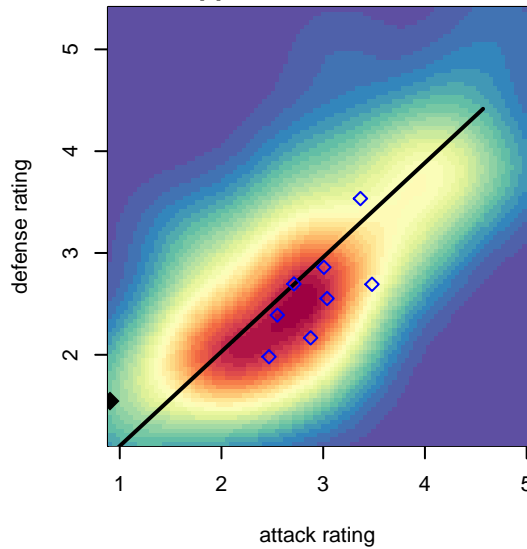

# Seattle United NE Blue G00

Seattle United Regional  
Seattle, WA  
G00 total strength=1153  
attack=2.47 defense=4.69  
fall league = NPSL Div 1 (00) U18

alt names used:  
Seattle United NE G00 Blue

Venues played:  
2017 Seattle Cup GU17-19 Gold  
2017 NPSL Division 1 (00) U18

**Seattle United NE Blue G00**  
Dots are actual minus expected GF (blue circles) and GA (red triangles).  
Blue line is smoothed change in attack strength. Red is smoothed change in defense strength.

**attack and defense variance (black dot)  
relative to other teams  
and top 10 in region**

**attack and defense rating  
relative to others at age  
and all opponents in last 13 months**

**Performance relative to 13 month average**