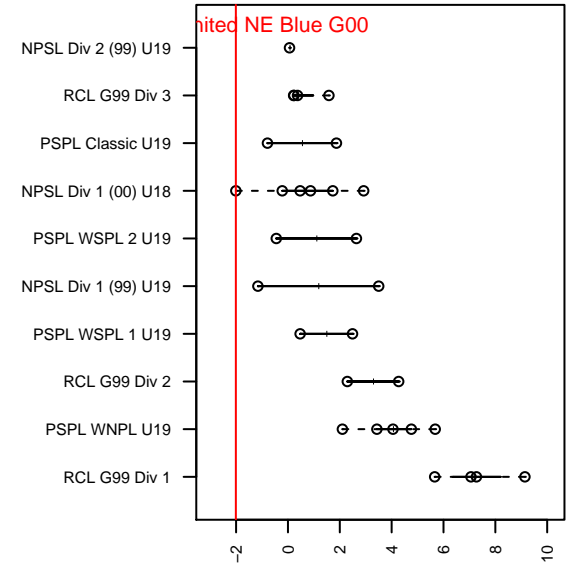

# Seattle United NE Blue G00

Seattle United Regional  
Seattle, WA  
G00 total strength=1153  
attack=2.47 defense=4.69  
fall league = NPSL Div 1 (00) U18

alt names used:  
Seattle United NE G00 Blue

Venues played:  
2017 Seattle Cup GU17-19 Gold  
2017 NPSL Division 1 (00) U18

**Seattle United NE Blue G00**  
Dots are actual minus expected GF (blue circles) and GA (red triangles).  
Blue line is smoothed change in attack strength. Red is smoothed change in defense strength.

**attack and defense variance (black dot)  
relative to other teams  
and top 10 in region**

**attack and defense rating  
relative to others at age  
and all opponents in last 13 months**

**Performance relative to 13 month average**